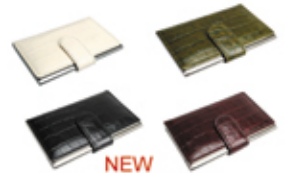

slide leather card case 24.50

isv03-black 07-brass 43.75

isd12 polished chrome 39.50

imbc1c-01 cigar punch 9.95

ibb3b thick silver plated mini 49.76 camel pr brown leather

cigarette / large card case leather 36.75 / satin 29.50

cigar cutter 39.95

pop up glass / pen case 22.50 black / brown

Discontinued

NEW Arezzo card case 35.50 White / Olive / Black / Burgundy

isv07-05-black 04-beige 48.50

isj07 solid aluminum stick butane 32.50 silver satin blond satin pink satin black satin